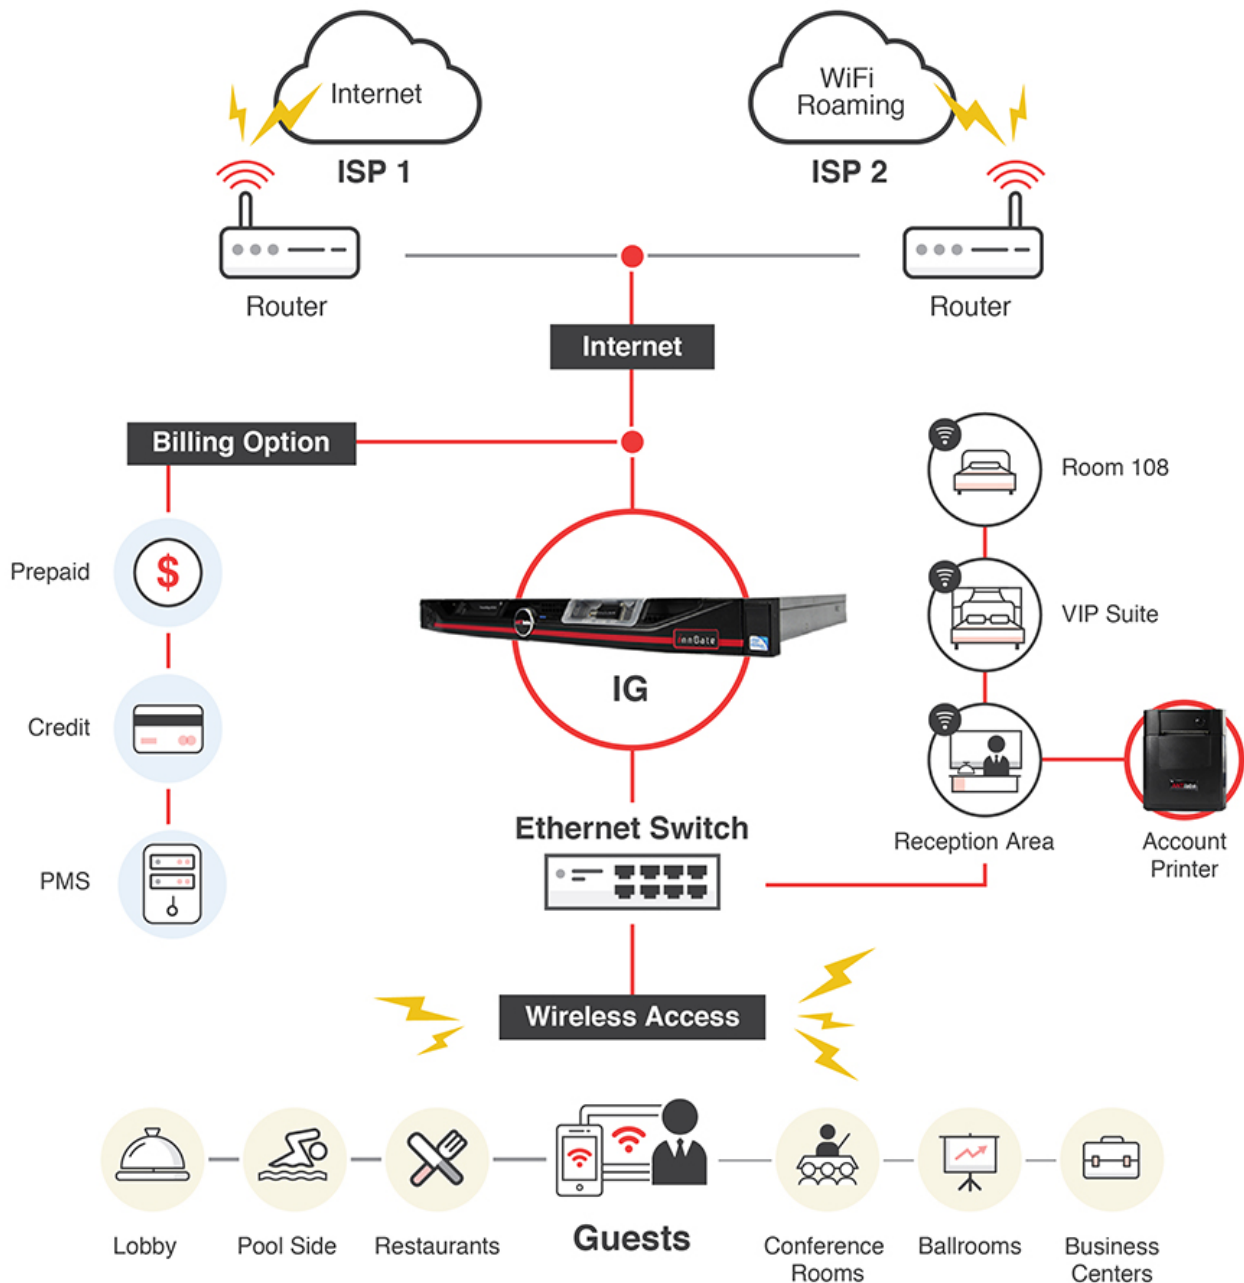

With the **ANTlabs InnGate** (<http://www.antlabs.com/products/inngate/>), a **Service Management Platform** for the hospitality industry, you can:

Monetize existing complimentary Internet services.

Maximize limited bandwidth, improving the Internet experience.

Create your own free and paid tiers from the InnGate's **built-in Internet service plans**, and integrate your own **custom systems** through its API if needed.

Then offer guests immediate connectivity using a one-touch **account slip printer** that interfaces with common Property Management Systems for billing.

Control network usage through the InnGate's **bandwidth management features**: volume prepaid, session rate limits, and more. Ensure business traffic is prioritized while P2P and streaming is throttled.

The **ANTlabs InnGate** (<http://www.antlabs.com/products/inngate/>) enables you to **give guests high-speed WiFi that they will pay for**.

Subscribe to our newsletter