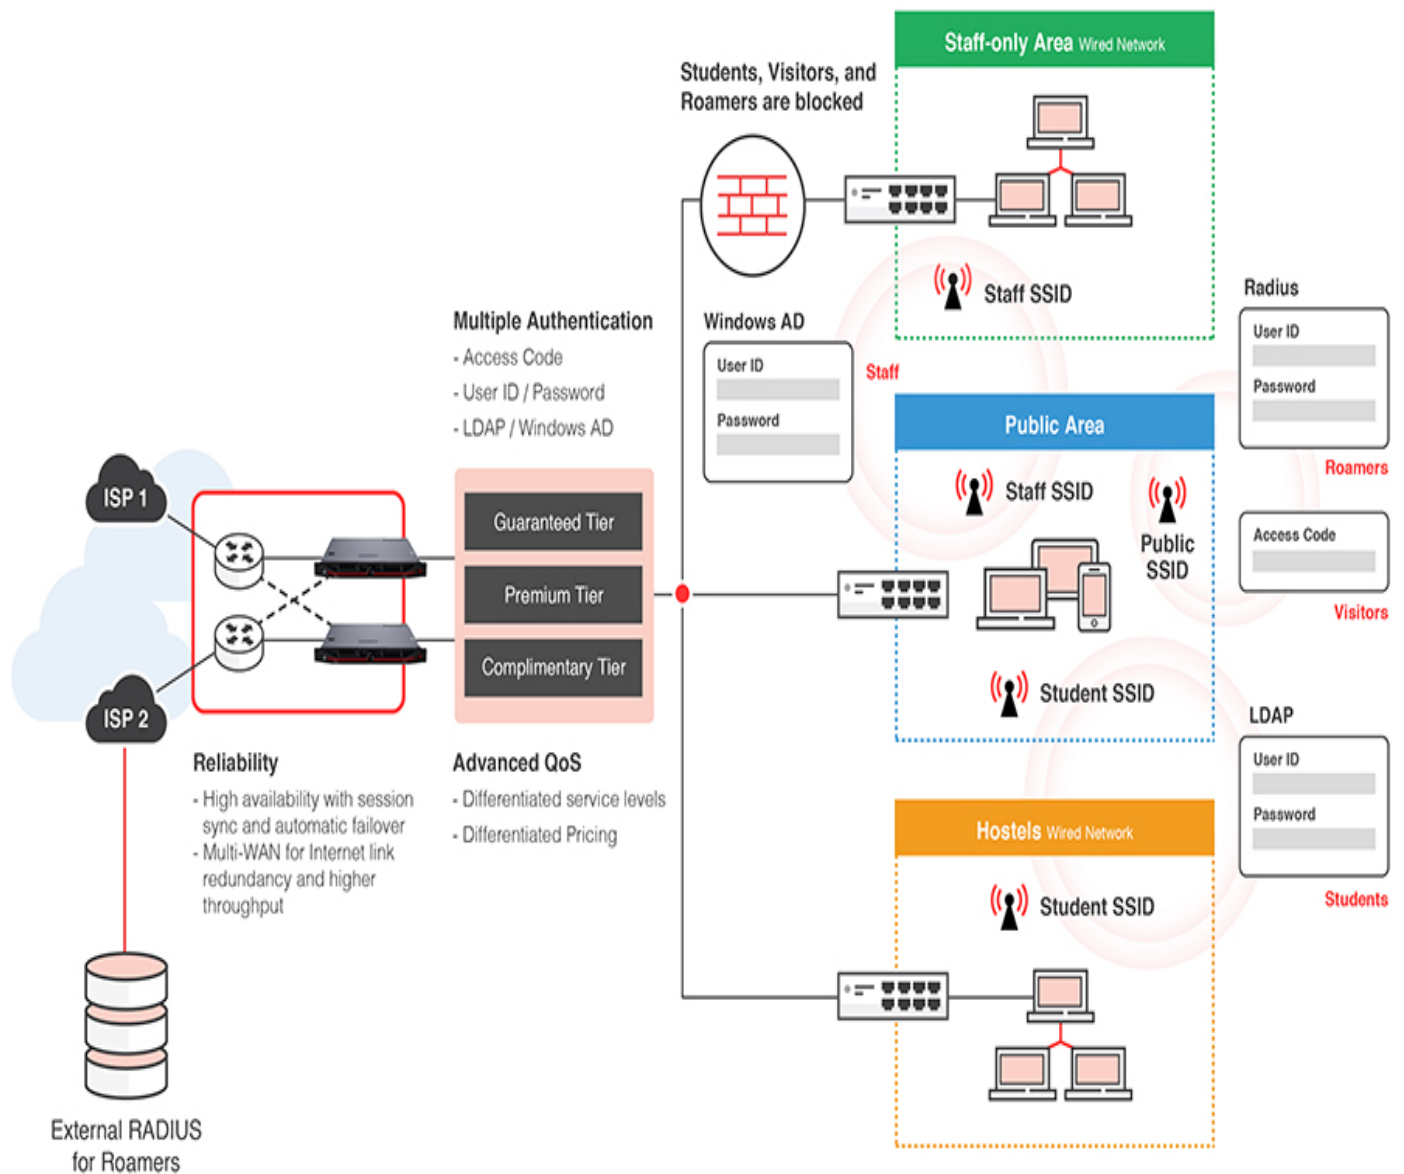

Educational institutions need to cater to a savvy, hyper-connected student population, many of whom use **multiple web-ready devices** in their course of study. Peak-traffic periods, such as online exams, also demand **guaranteed bandwidth** for smooth operation.

With the **ANTlabs SG 4**, a one-stop gateway for managing large-venue public access networks, schools and universities can **optimize bandwidth** for multimedia classrooms and on-campus roaming. **Multiple authentication methods** such as LDAP, SMS, and more are integrated for smooth student logins.

And with the SG 4's dual WAN link load-balancing, the network is better prepared to **cater to usage spikes** – without the need to purchase a dedicated load balancer. Multi-tier QoS (including a **Guaranteed Bandwidth** option) further ensures top performance during critical periods.

ANTlabs

Connectivity **Made Easy**

The **ANTlabs SG 4** gives schools and universities the power to **maximise their networks**, and **stay up to speed** in an evolving education landscape.

Subscribe to our newsletter